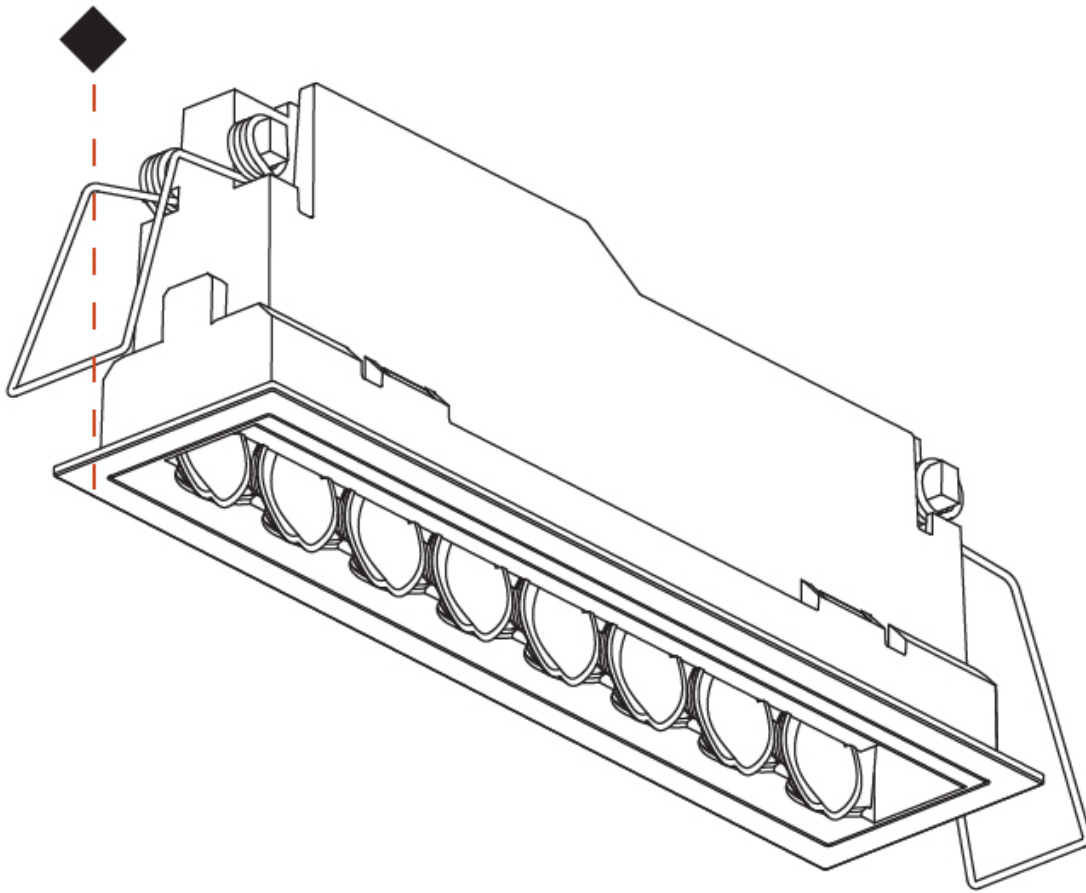

MAGIQ HOLLOW WALLWASH RECESSED

A35582-

PROJECT _____

TYPE _____

SPECIFIER _____

QUANTITY _____

DATE _____

A